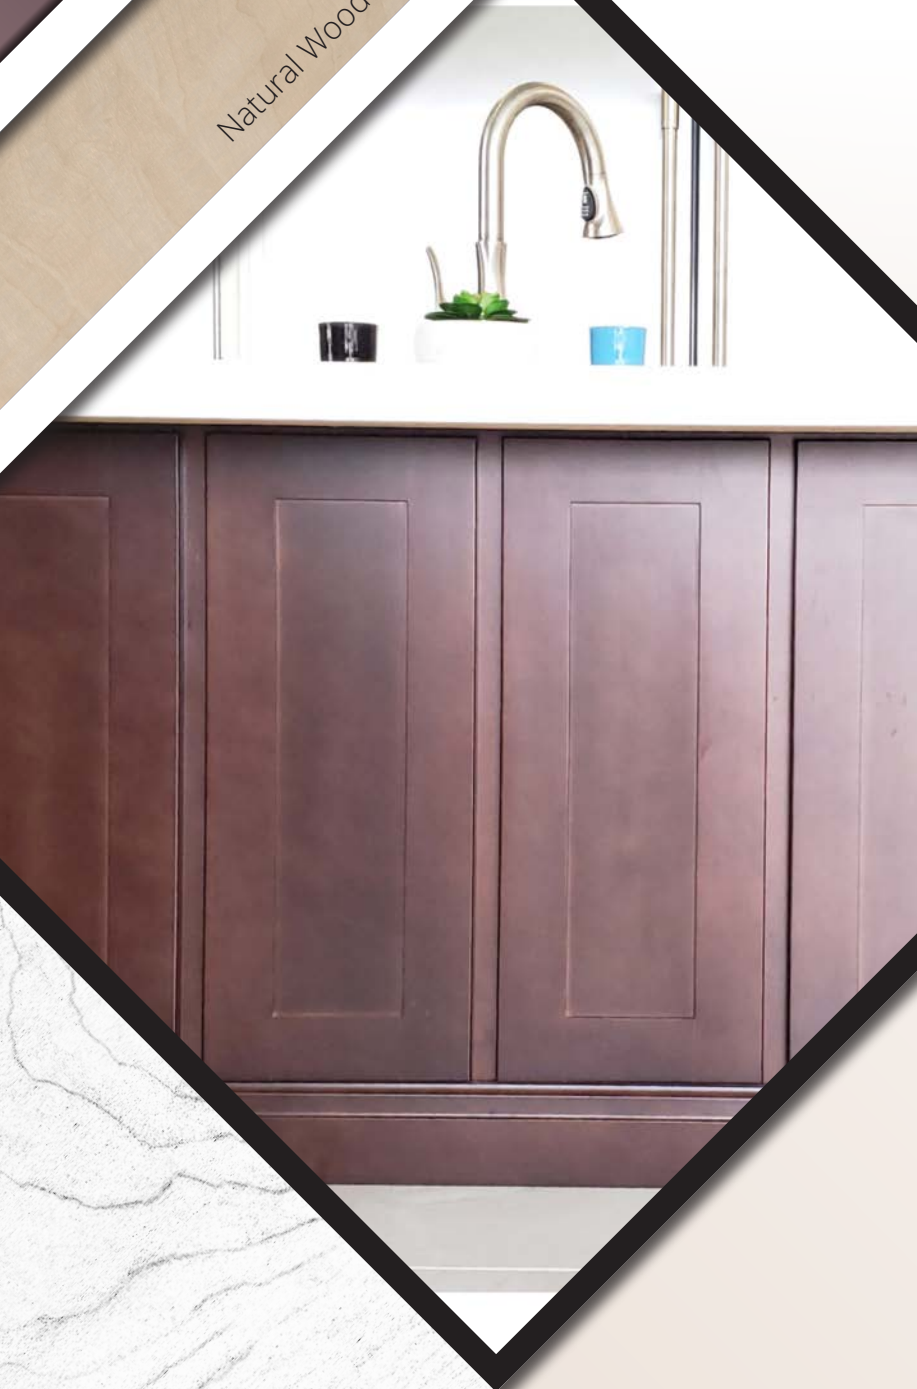

Beech **ESPRESSO**

The deep espresso color reveals a brilliant reddish tone when illuminated by natural sunlight.

Beech espresso cabinets are a popular choice for large kitchens, custom bar designs and islands.

Natural Wood Interiors

QUALITY + DURABILITY

- Solid birch wood doors with stained finish -
- MDF center panel with birch veneer -
- Solid birch wood face frames and drawers -
- Dovetail drawer and cabinet assembly -
- AA grade plywood cabinet boxes -