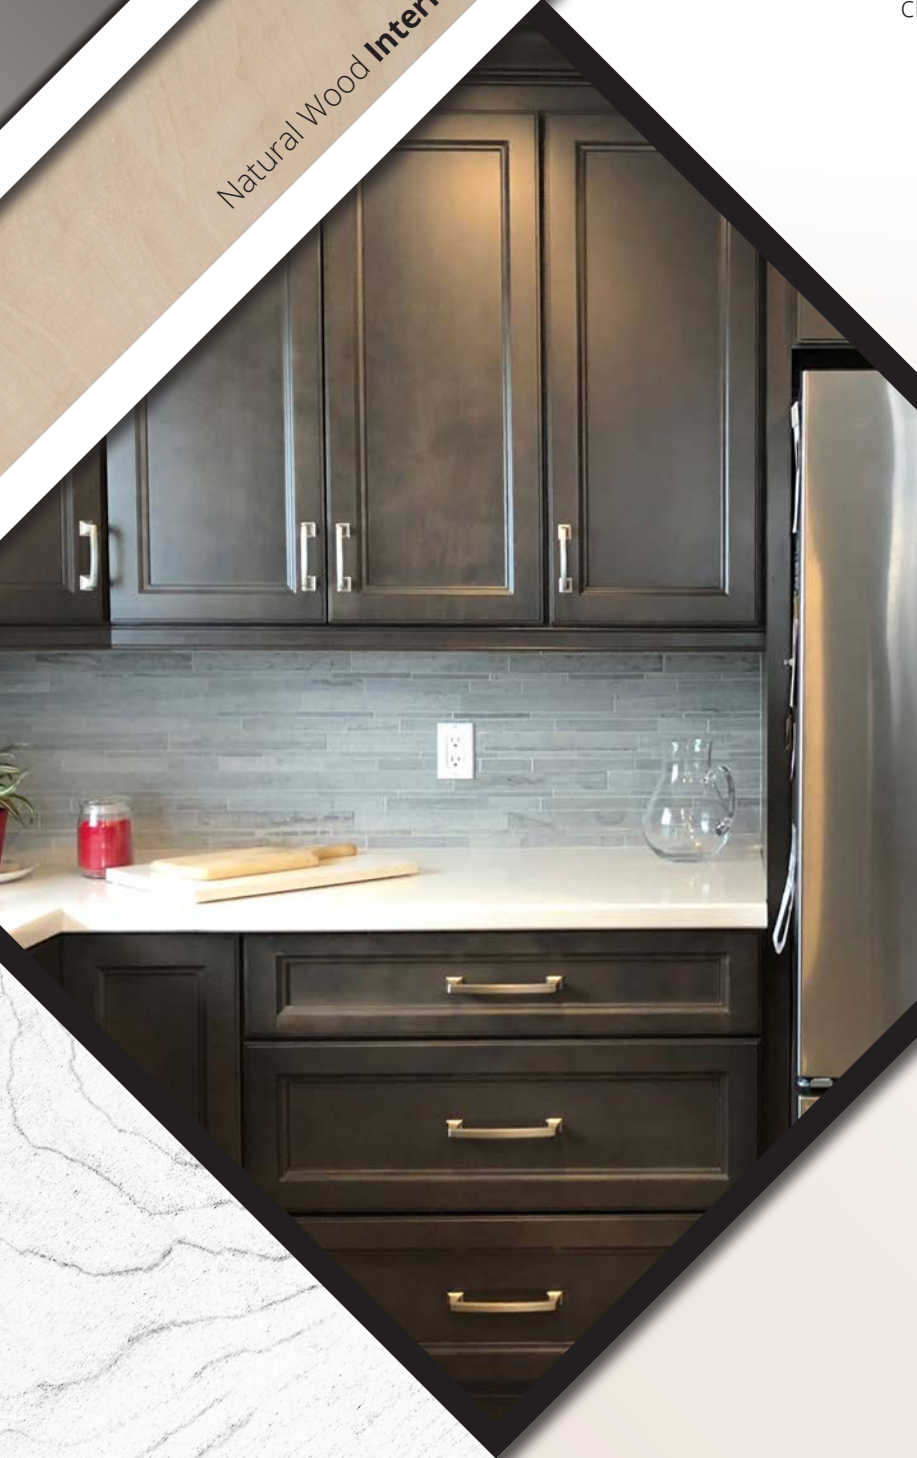

London GREY

The colour of solid birch wood and grey stain create a unique natural tone featuring deep browns with hues of grey depending on lighting conditions.

The visible wood grain delivers a high quality, classic textured finish while the design remains contemporary, current with modern trends.

Natural Wood Interiors

QUALITY + DURABILITY

- Solid birch wood doors with stained finish -
- MDF center panel with birch veneer -
- Solid birch wood face frames and drawers -
- Dovetail drawer and cabinet assembly -
- AA grade plywood cabinet boxes -